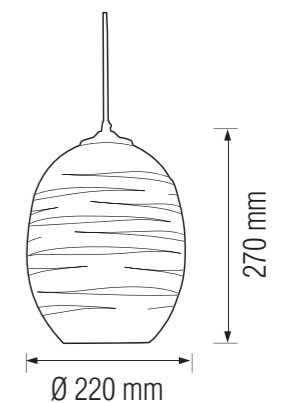

Technical Drawing

İstanbul Trakya Serbest Bölgesi Ferhatpaşa S.B. Mah.
Açelya Sk. Dış Kapı: 2 İç Kapı: 301
Çatalca / İSTANBUL

+38 (096) 8312125
info@horoelectric.com.ua
Horoz Electric Ukraine
<https://horoelectric.com.ua>